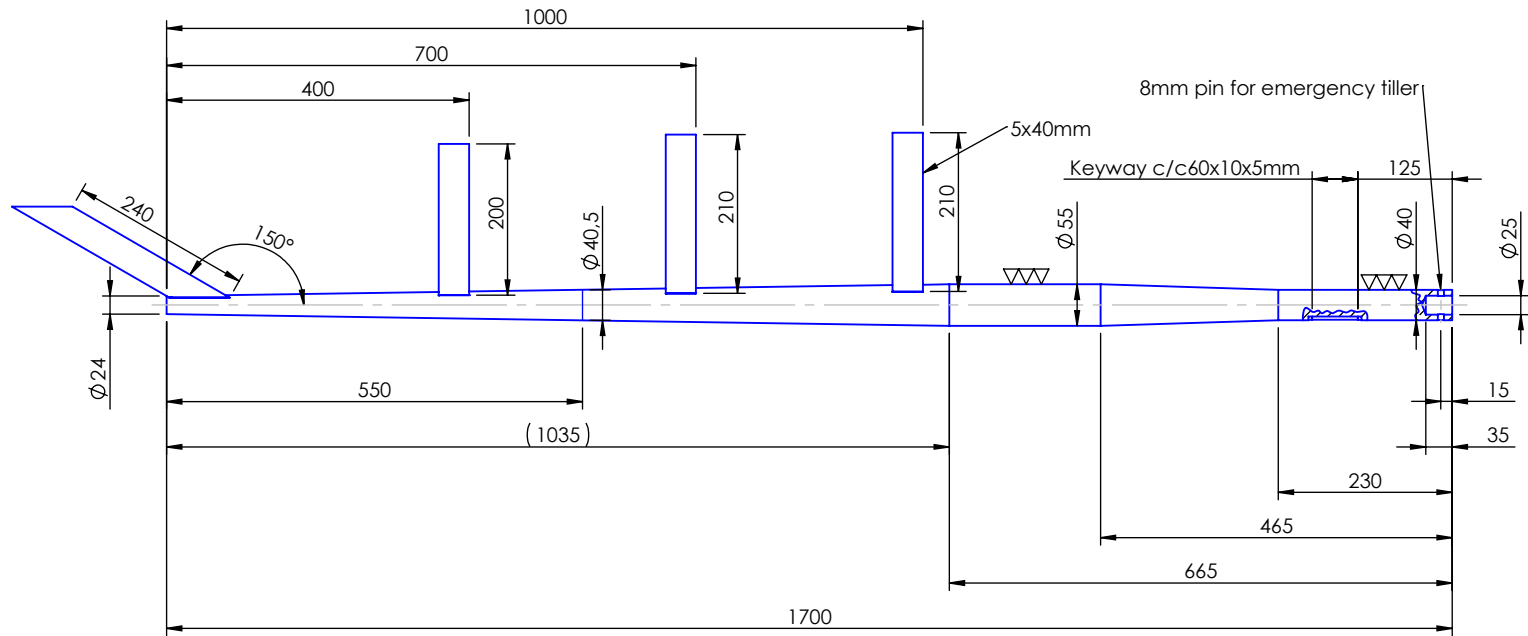

REVISIONS

Rev.	Description	Date	Author
------	-------------	------	--------

Project Grand Soleil 33 Blue	Product Name: Rudder stock	Filename Grand Soleil 33 Blue rudder stock	
 JEFA MARINE A/S NIMBUSVEJ 2 2670 GREVE. DENMARK Tlf: +45 4615 5210 Email: info@jefa.dk www.jefa.dk	Drawing no. GS33Blue-Stock	Sheet: 1 of 1	Proj. method: 
	Material: Aisi 630	Scale: 1:10	Format: A4
	Creation Date: 22-04-2024	Dimensions are given in mm. Dimensions without tolerances according to DS/ISO 2768-m.	
Author: Thor	This drawing belongs to Jefa Marine A/S and may not be used or shown without permission.		