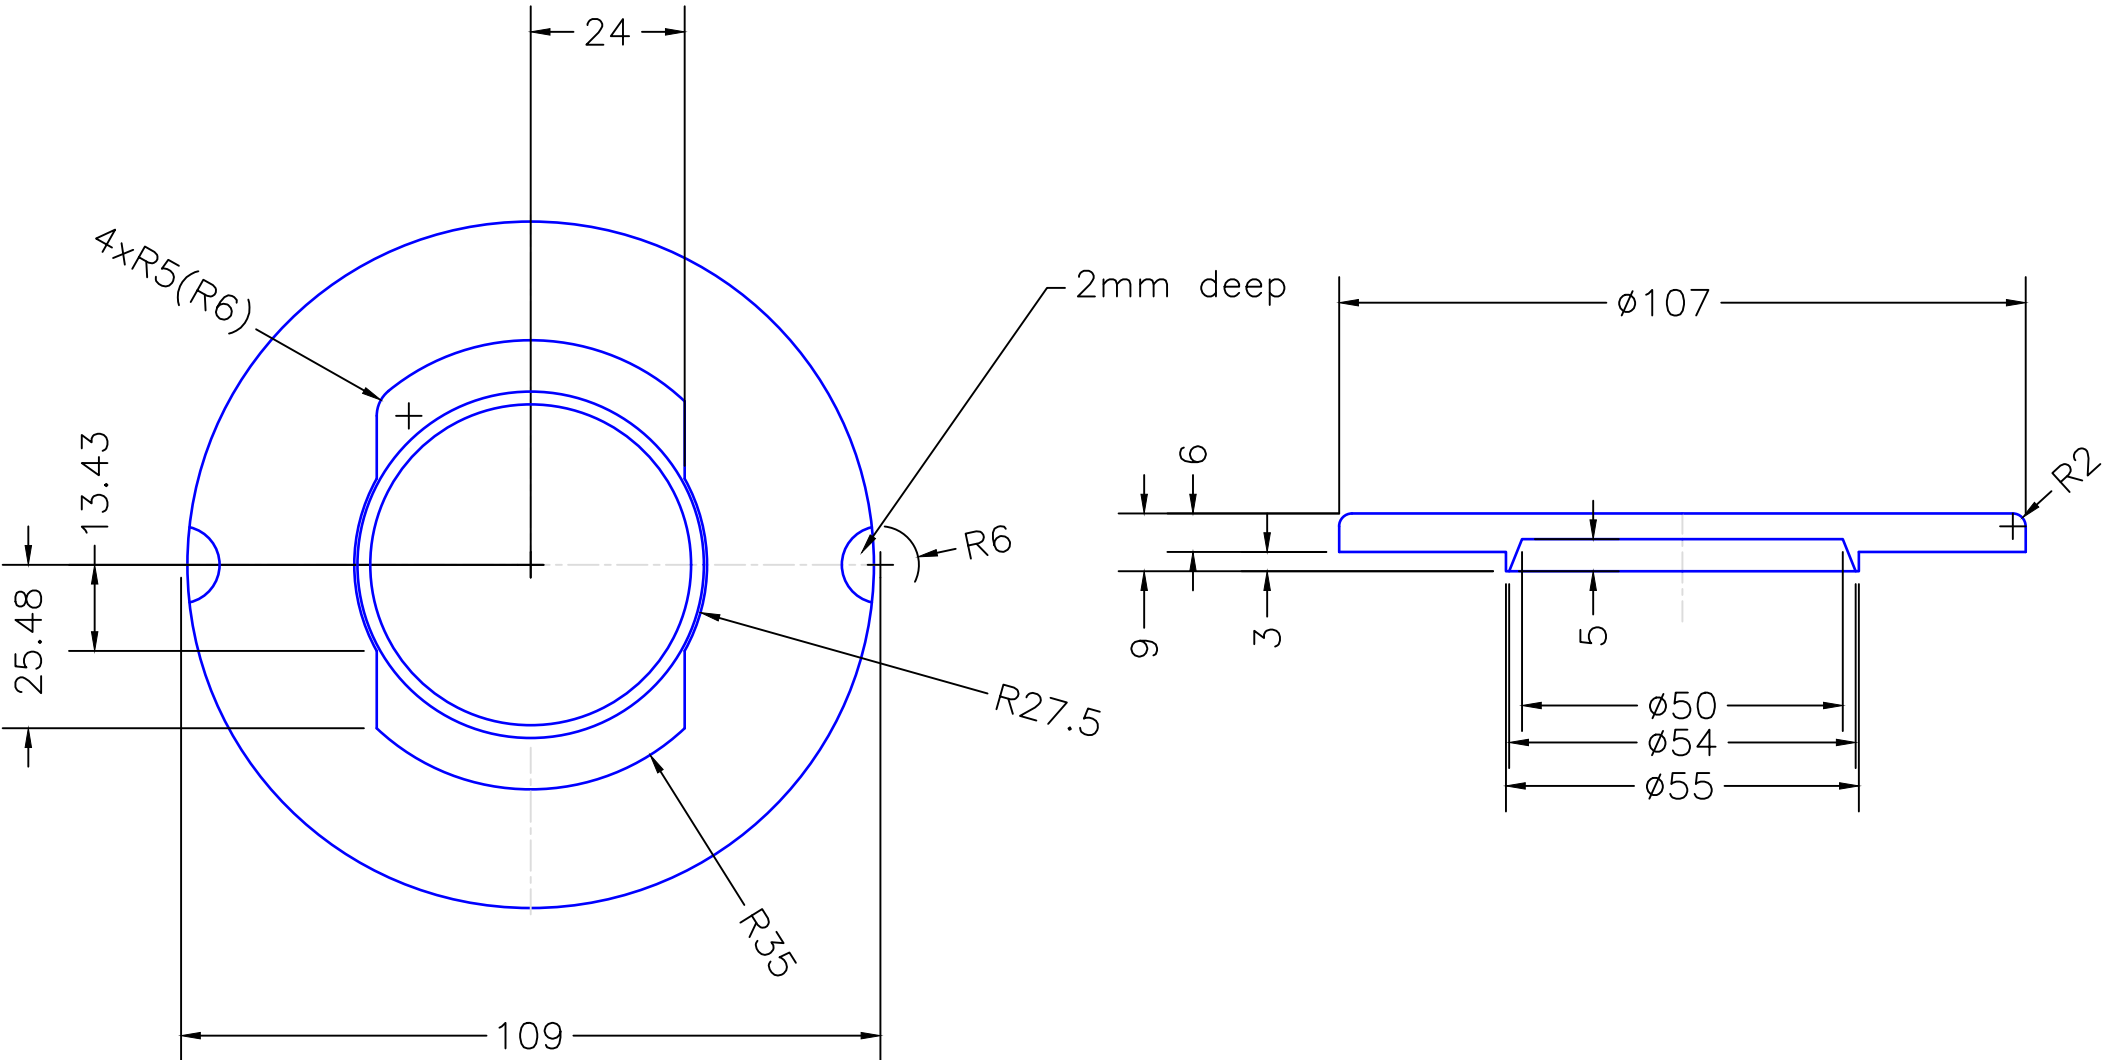

mat:Ø110x160mm intg 400

Modify date	Project: Deck cover for 5T040RC	
Modify date	-	
Modify date	Scale 1:1	Date 5/7-2017
Modify date	Material Black POM	Drawing no. 5T040RC
Modify date	Filename (dwg) 5T040RC cover	
Modify date	Drawn by J.F.	