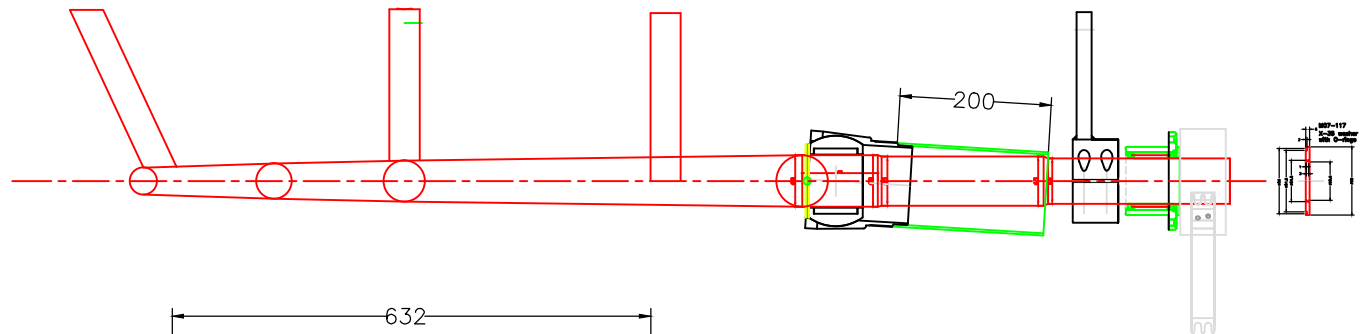

NYT MÅL

Emergency tiller
X35-EM

2007-01-23

Modify date: 28/04-08 KJ keyway endret.

| | |
|-------------|--|
| Modify date | |
| Modify date | |
| Modify date | |
| Modify date | |
| Modify date | |
| Modify date | |

| | | |
|----------------|-----------------------|-----------------|
| Project: | Rudder stock X-35 | |
| | - | |
| Scale | 1:10 | Date 31.08.2005 |
| Material | Alu6082 | Drawing no. - |
| Filename (dwg) | Jefa Rudderstock X-35 | |
| Drawn by | EZ | |