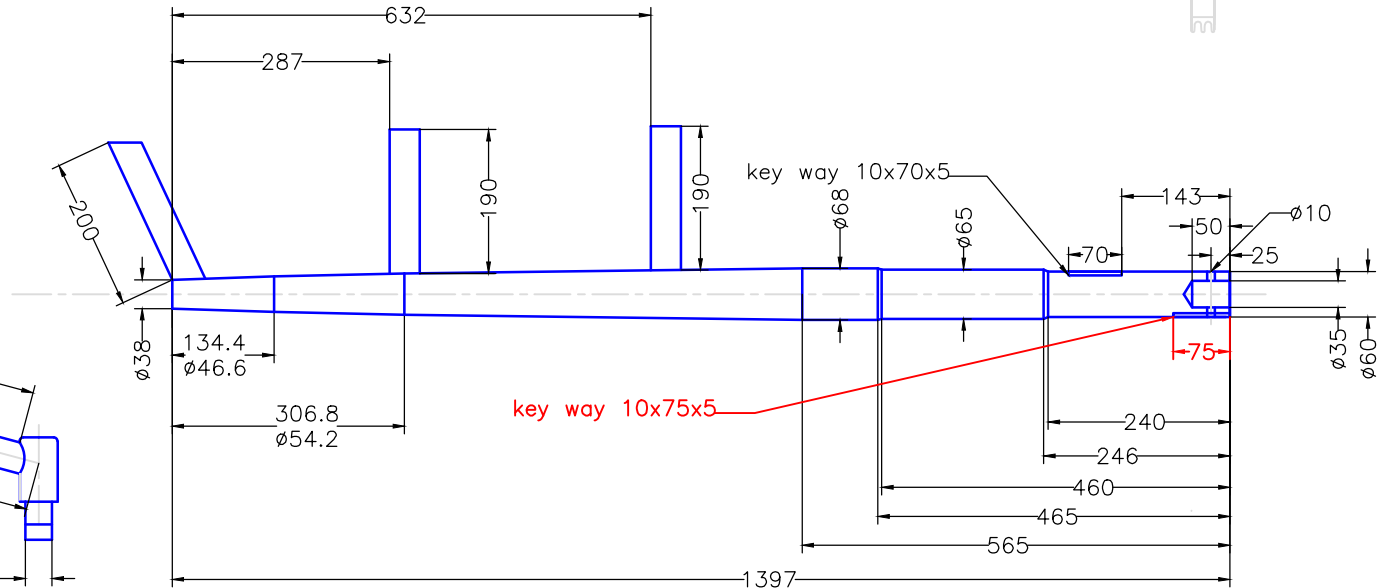

NYT MÅL

Emergency tiller
X35-EM

2007-01-23

Modify date: 28/04-08 KJ keyway endret.

| | |
|-------------|--|
| Modify date | |
| Modify date | |
| Modify date | |
| Modify date | |
| Modify date | |
| Modify date | |

| | | |
|----------------|-----------------------|-----------------|
| Project: | Rudder stock X-35 | |
| | - | |
| Scale | 1:10 | Date 31.08.2005 |
| Material | Alu6082 | Drawing no. - |
| Filename (dwg) | Jefa Rudderstock X-35 | |
| Drawn by | EZ | |